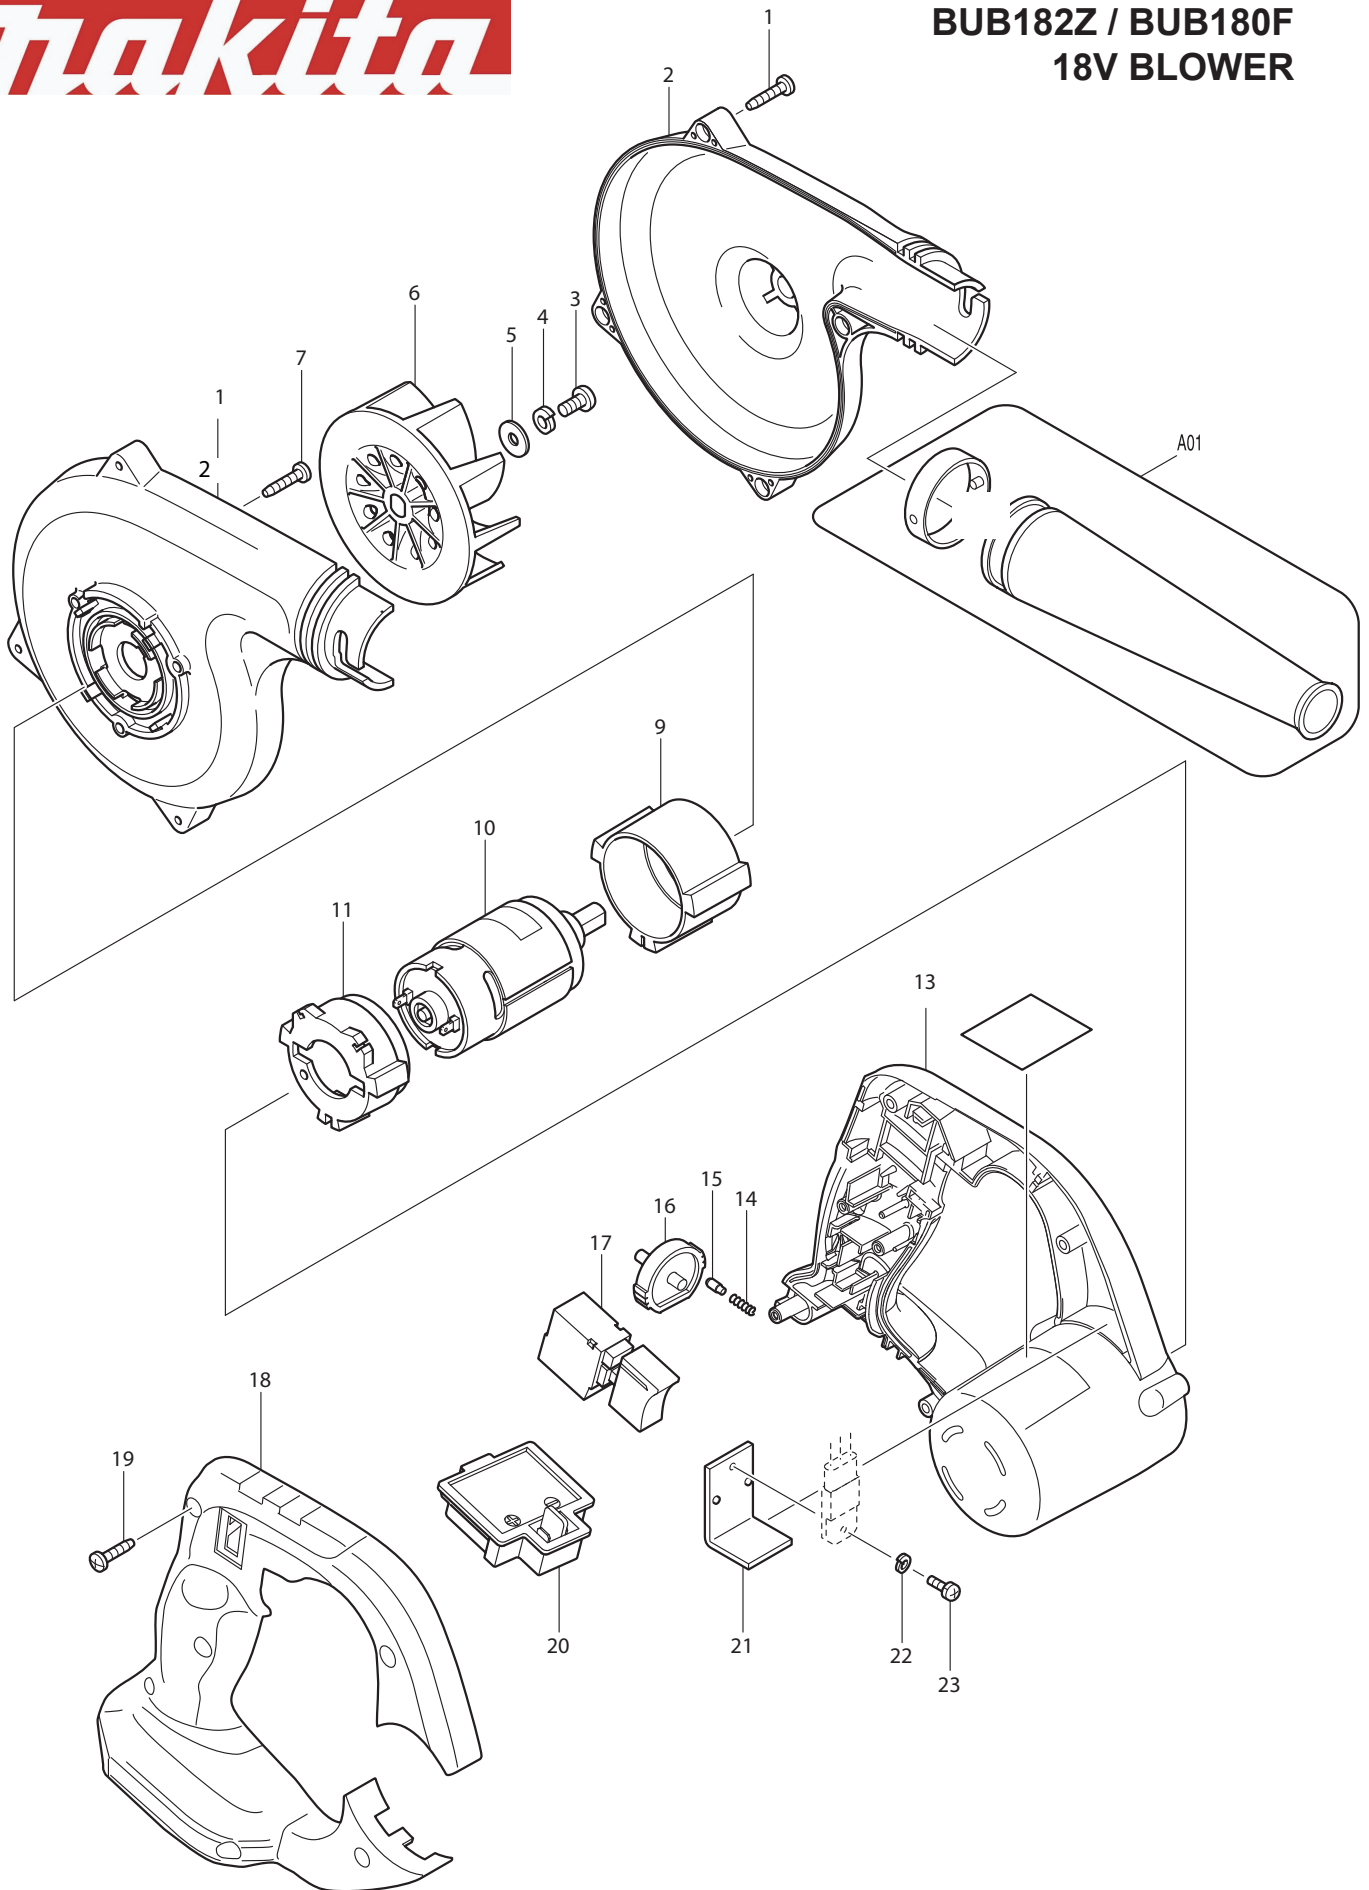

09 - 2011
BUB182Z / BUB180F
18V BLOWER

Item No	Type	Ref	Part No	Description	Qty	Unit
1			KW00000210	TAPPING SCREW 4X18	4	PC.
2			TP00000112	FAN HOUSING SET(AS-890FHL-MK-R)	1	SET
3			KW00000220	PAN HEAD SCREW M5X8	1	PC.
4			KW00000160	SPRING WASHER M5	1	PC.
5			KW00000170	FLAT WASHER 5	1	PC.
6			KW00000100	FAN AP-10302	1	PC.
7			KW00000210	TAPPING SCREW 4X18	3	PC.
9			KW00000150	MOTOR RUBBER RING A	1	PC.
10			TP00000113	MOTOR SET (AS-890-MS18-R)	1	SET
11			TP00000083	MOTOR RUBBER RING B	1	PC.
13	1		TP00000087	* MOTOR HOUSING (TYPE 1)	1	PC.
	2		TP00000166	* MOTOR HOUSING (TYPE 2-3)	1	PC.
	4		TP00000176	* MOTOR HOUSING SET (TYPE 4)	1	PC.
		INC.		Item No. 18	1	PC.
14			TP00000084	SPRING	1	PC.
15			TP00000085	PIN	1	PC.
16			TP00000086	DIAL	1	PC.
17	1		KW00000230	* SWITCH	1	PC.
	2		TP00000165	* SWITCH - N/A	1	PC.
	3		TP00000170	* SWITCH	1	PC.
	4		TP00000174	* SWITCH	1	PC.
18	1		TP00000115	* HANDLE COVER 18.0V (TYPE 1)	1	PC.
	2		TP00000168	* HANDLE COVER (TYPE 2-3)	1	PC.
	4		TP00000176	* MOTOR HOUSING SET (TYPE 4)	1	PC.
		INC.		Item No. 18	1	PC.
19			KW00000210	TAPPING SCREW 4X18	6	PC.
20	1		GM00001055	BATTERY HOLDER (C2010185006)	1	PC.
	2		GM00001116	BATTERY HOLDER (C2004185006)	1	PC.
21			KW00000200	HEAT SINK AM-10313	1	PC.
22			KW00000270	SPRING WASHER M3	1	PC.
23			TP00000081	SCREW M3X6	1	PC.

Above parts are completely interchangeable as a set.

(T/I# Y05531, Y05637) (T/I# Y05777, Y05778)

*Switch Type 3 and 4 are interchangeable.